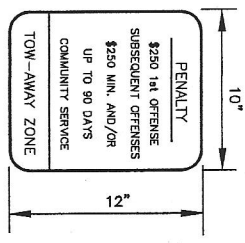

SIGN R7-8
 LEGEND & BORDER-GREEN
 WHITE SYMBOL ON BLUE BACKGROUND
 BACKGROUND-WHITE

SIGN R7-8P
 BLACK LEGEND ON WHITE
 REFLECTORIZED BACKGROUND

SIGN R7-8V
 WHITE LEGEND ON BLUE
 REFLECTORIZED BACKGROUND